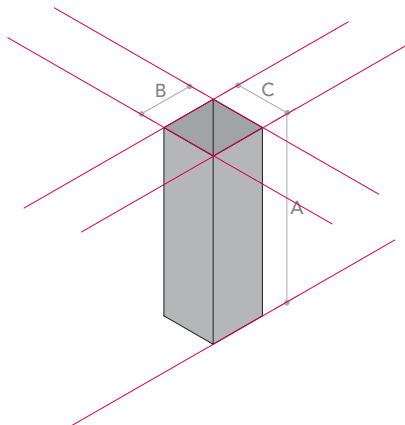

Soldier Bricks in complementary or contrasting colours and textures can be used to break up mass and add visual interest to a masonry structure.

Soldier Brick Variations

SD.1 Soldier External Return

Type No.	A	B	C
SD.1.1	215	65	65
SD.1.2	215	102	102

Sample Order No. SD.1.1

SD.2 Soldier Internal Return To Single Cant On End

Type No.	A	B	C	D	E
SD.2.1 *	215	102	102	46	159
SD.2.2 *	215	102	102	60	173

Sample Order No. SD.2.1

* Requires mitring or refacing