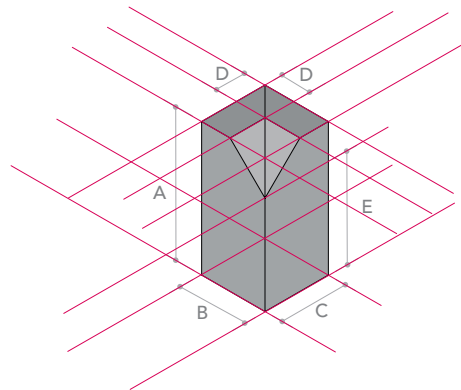

Soldier Bricks in complementary or contrasting colours and textures can be used to break up mass and add visual interest to a masonry structure.

Soldier Brick Variations

SD.1 Soldier External Return

Type No.	A	B	C
SD.1.1	215	65	65
SD.1.2	215	102	102

Sample Order No. SD.1.1

SD.2 Soldier Internal Return To Single Cant On End

Type No.	A	B	C	D	E
SD.2.1 *	215	102	102	46	159
SD.2.2 *	215	102	102	60	173

Sample Order No. SD.2.1

* Requires mitring or refacing