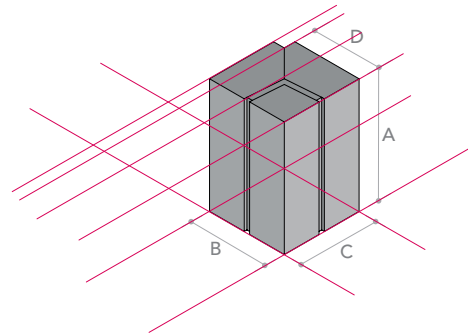

IG.SD.4 Soldier External Return

Type No.	A	B	C	D
IG.SD.4 *	215	140	140	102

Sample Order No. IG.SD.4