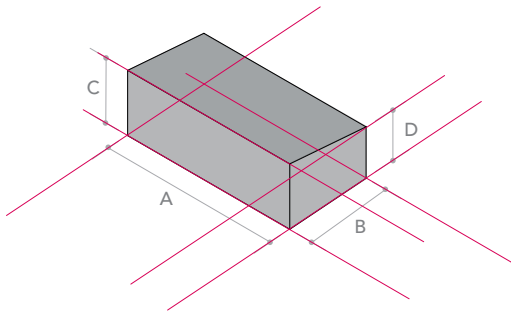

### AR.1 Tapered Header

Type No.	A	B	C	D	Ideal Span Dimensions	No. of whole bricks (span)	No. of bricks in semi-circle
AR.1.1	215	102.5	60.4	48.4	910	4	25
AR.1.2	215	102.5	60.5	51.9	1360	6	35
AR.1.3	215	102.5	60.5	53.9	1810	8	45
AR.1.4	215	102.5	60.6	56.0	2710	12	65