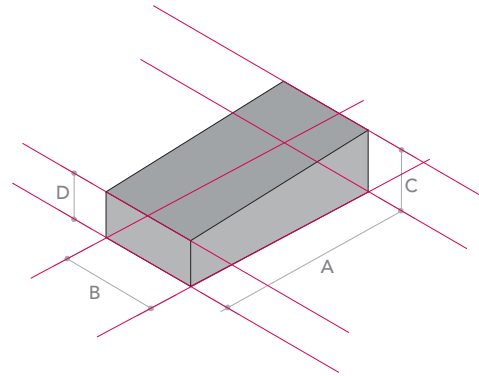

### AR.1 Tapered Header

Type No.	A	B	C	D	Ideal Span Dimensions	No. of whole bricks (span)	No. of bricks in semi-circle
AR.1.1	215	102.5	60.4	48.4	910	4	25
AR.1.2	215	102.5	60.5	51.9	1360	6	35
AR.1.3	215	102.5	60.5	53.9	1810	8	45
AR.1.4	215	102.5	60.6	56.0	2710	12	65